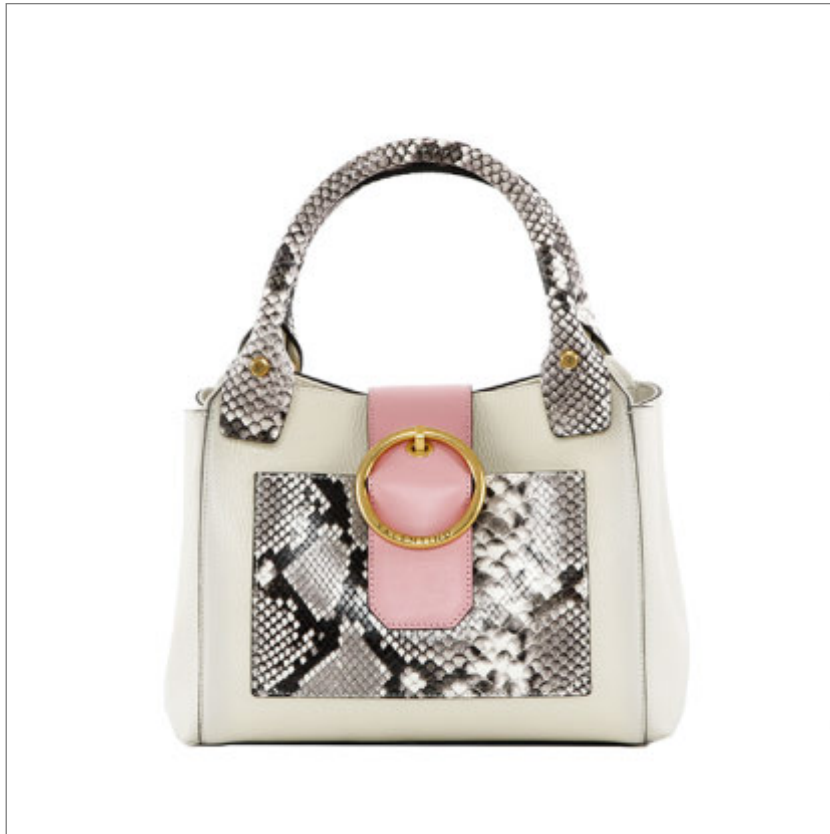

SKY

BRANDY

ECRU

RANGE:

RAGUSA

VALENTINO
HANDBAGS

VBP24I01P

Shopping