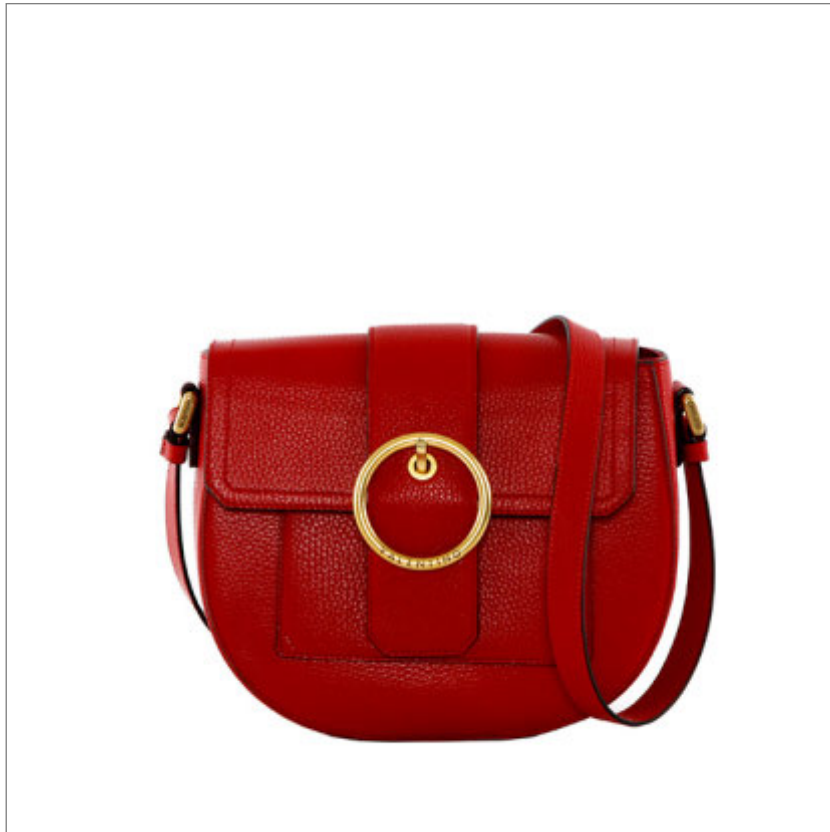

RANGE:

RAGUSA

VALENTINO
HANDBAGS