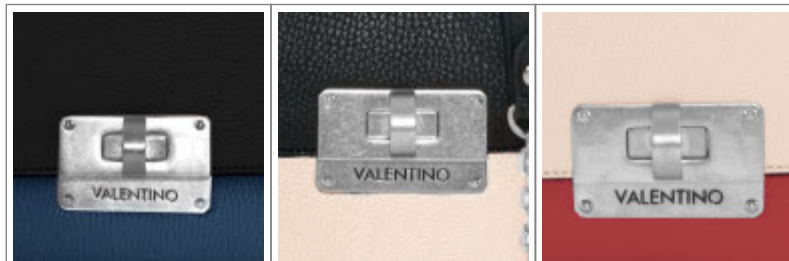

SKY/NERO

ECRU/NERO

ROSSO/ECRU