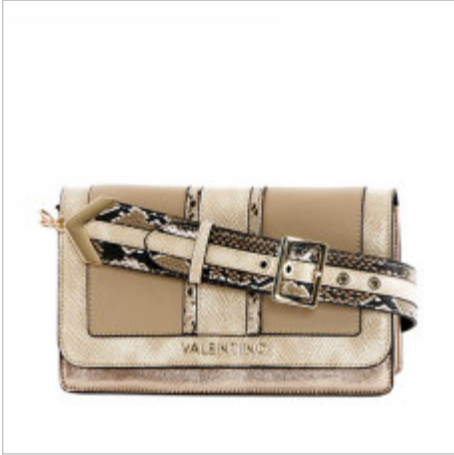

RANGE:

WASABI

VALENTINO
HANDBAGS

VBS2C402P

Pattina

26 x 15 x 7