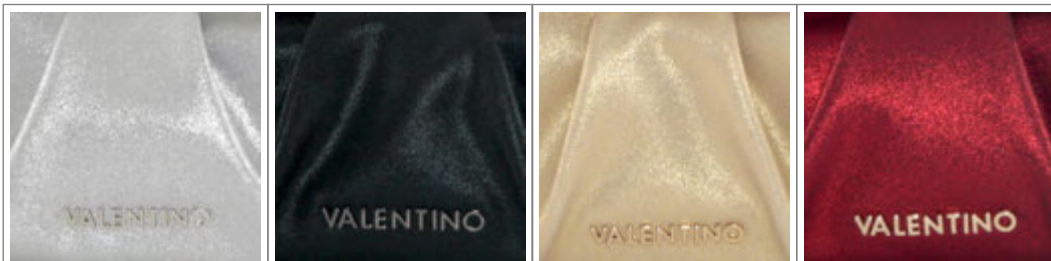

 18 x 15 x 7,5

RANGE:

SPICE

VALENTINO
HANDBAGS

VBS2CL01

Cerniera

25 x 12 x 7,5

NERO

Colori in vendita: NERO - ROSSO - SILVER - GOLD

Color combinations:

SILVER

NERO

GOLD

ROSSO

RANGE:

WASABI