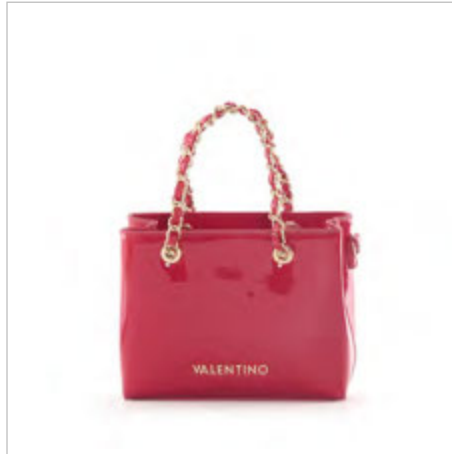

RANGE:

ICON

VALENTINO
HANDBAGS

 **VBS1GJ04V**

 Tracolla

 26,5 x 16 x 7

 **VBS1GJ05V**

 Shopping

 18 x 15 x 7,5

RANGE:

SPICE

VALENTINO
HANDBAGS

VBS2CL01

Cerniera

25 x 12 x 7,5

NERO