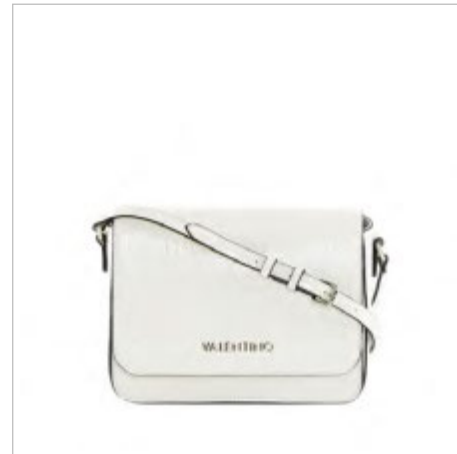

AVORIO

NERO

NOTTE

BOUGANVILLE

RANGE:

CLOVE

VALENTINO
HANDBAGS

 **VBS2C203**

 Bauletto

 33 x 22 x 16

 **VBS2C204**

 Sacca

 40 x 34 x 14

 **VBS2C205**

 Pattina

 24 x 18 x 9

 **VBS2C206**

 Tascapane

 19 x 12 x 9

 **VBS2C207**

 Pochette

 31 x 18,5 x 0,5

 **VBS2C208**

 Bandoliera