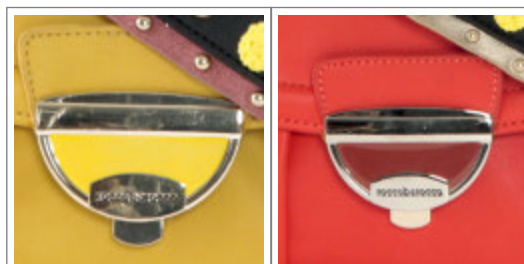

RANGE:

SUMMER TWIST

ROBS2K501

Pochette

18 x 13 x 7

GIALLO/MULT

Colori in vendita: ARANC/MULTI - GIALLO/MULTI

Color combinations: