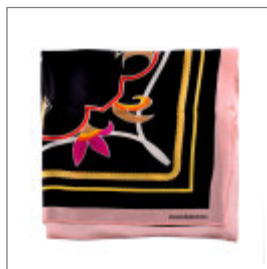

ROFD0W061

Quadrato

90 x 90 x 0

BIAN/MULTIC

Colori in vendita: NERO/MULTICOLOR - BIAN/MULTICOLOR

Color combinations: