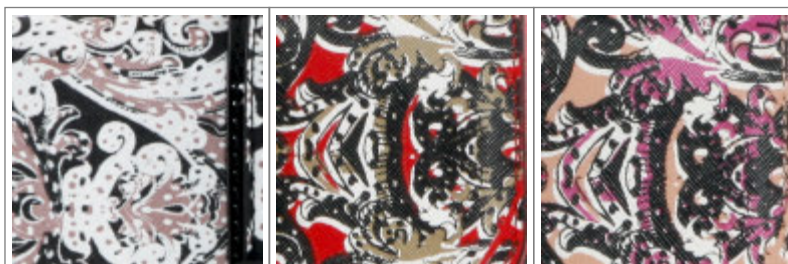

HARLEY

roccobarocco

ROBS1IC01

Cartella

18 x 14 x 7

NERO/MULTI

Colori in vendita: NERO/MULTICOLOR - CIPRIA/MULTIC - CORAL/MULTI

Color combinations: