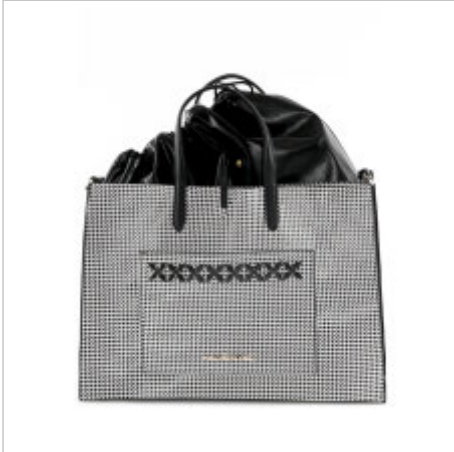

RANGE:

SATURNO

ROBS0IV02

Shopping

38 x 28 x 13