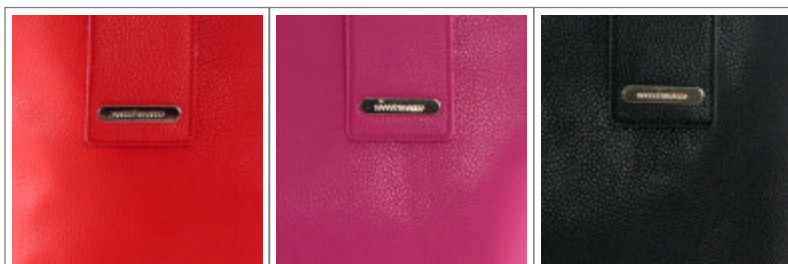

RANGE:

SUMMER JUNO

ROBS0IS01F

Shopping

46 x 30 x 15

CORAL/MULT

Colori in vendita: NERO/MULTICOLOR - CORAL/MULTI - BOUGAN/MULTI

Color combinations: