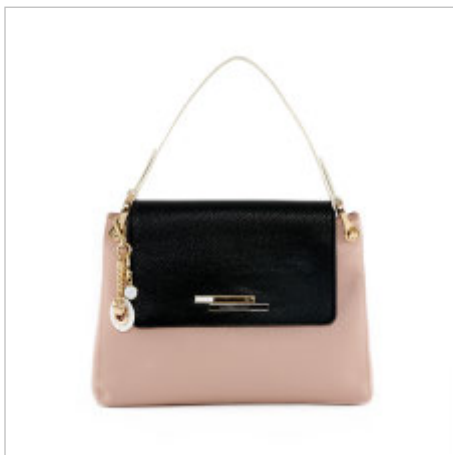

RANGE:

SIMON

roccobarocco

ROBS2K102

Shopping

40 x 28,5 x 14

ROBS2K103

Pattina