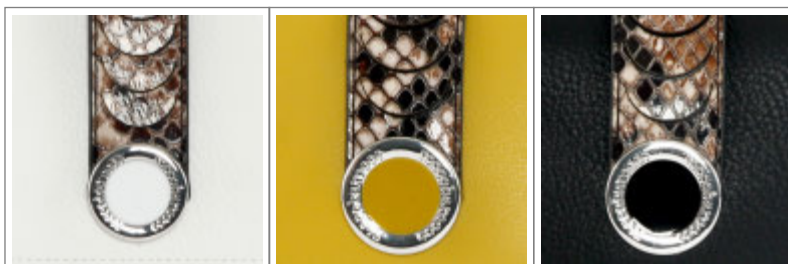

BIANCO/MULTIC

GIALLO/MULTI

NERO