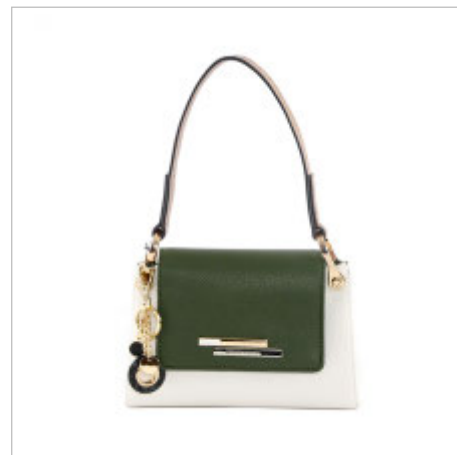

ROBS2K104

Pattina

24 x 15 x 6,5