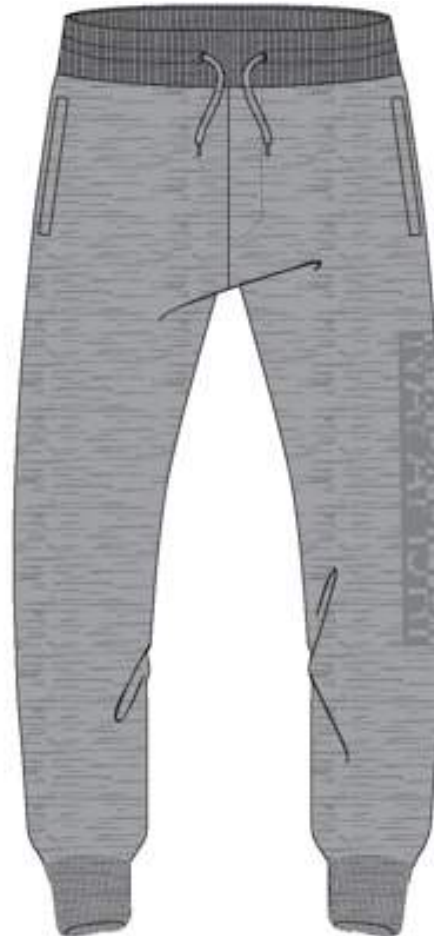

MIR SUM

Trousers
Basic trousers

Style code:

NP0A4EGS

Composition:

50% COTTON

40% POLYESTHER

8% POLYAMMIDE

2% ELASTHAN

Fabric:

**ORGANIC COTTON
BLEND**

Size mask:

XS -> XXXL

Life:

NEW STYLE

Family:

CASUAL KNIT

SP20 SUMMER | THE FOUNDATION | MEN

NAPAPIJRI

160 MED GREY MEL