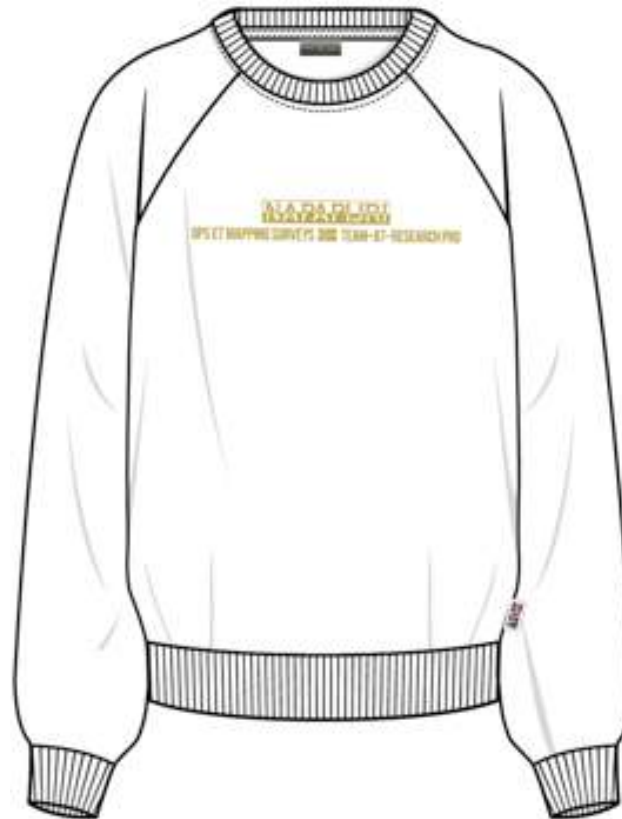

**DAK FRENCH
TERRY**

Size mask:

XS -> XXL

Life:

NEW STYLE

Family:

**LAMINATED
SCRIPT**

SP20 SUMMER | ESSENTIALS | LADIES

NAPAPIJRI

002 BRIGHT WHITE

BIONE C

Sweatshirt
Crew neck ls

Style code:
NP0A4E3H

Composition:
100% COTTON

Fabric:
**DAK FRENCH
TERRY**

Size mask:
XS -> XXL