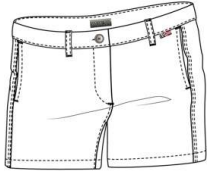

NORWOOD 2

Bermuda
Bermudas

Style code:
NP0A4ECG

SP20 SUMMER | ESSENTIALS | LADIES

DETAILS:

- Shorts
- Garment dyed
- Zip fastening
- Stretch fabric
- Button fastening
- Welt Pockets

NAPAPIJRI