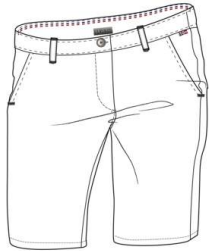

NERIDIAN 2

Bermuda
Bermudas

Style code:
NP0A4ECH

SP20 SUMMER | ESSENTIALS | LADIES

NAPAPIJRI

DETAILS:

- Chino bermuda
- Garment dyed
- Zip fastening
- Stretch fabric
- Button fastening
- Welt Pockets