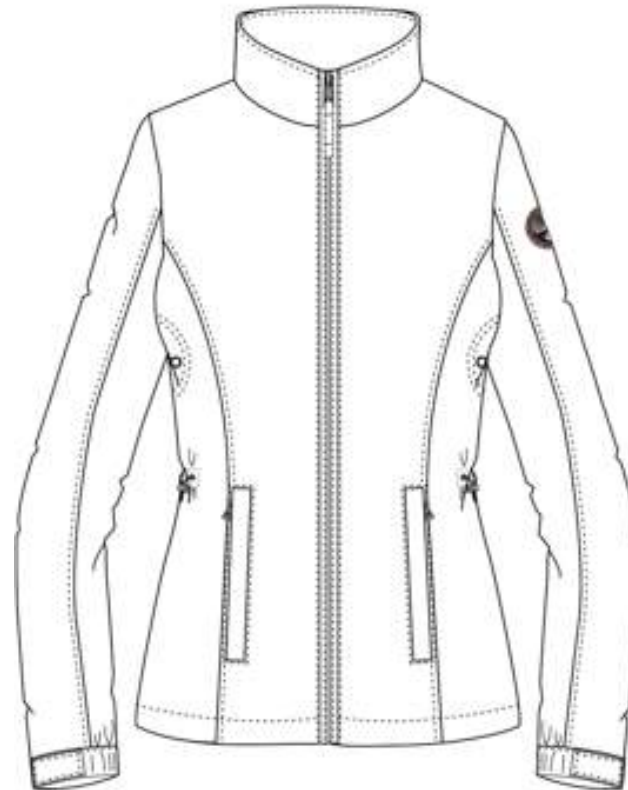

Size mask:

XS -> XXL

Life:

UPDATED STYLE

SP20 SUMMER | ESSENTIALS | LADIES

NAPAPIJRI

002 BRIGHT WHITE

SHELTER W 3

Jackets
Short jacket

Style code:
NP0A4ECE

Composition:
100%POLYAMIDE

Fabric:
**N.LAYERED
NYLON DWR**

Size mask:
XS -> XXL

Life:
UPDATED STYLE

SP20 SUMMER | ESSENTIALS | LADIES

NAPAPIJRI