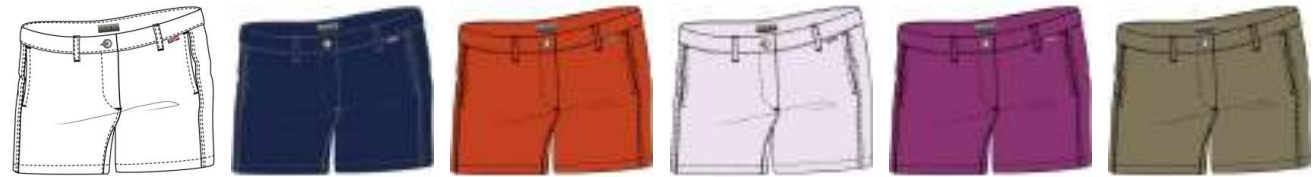

NORWOOD 2

Bermuda
Bermudas

Style code:

NP0A4ECG

Composition:

**98% COTTON, 2% EL
ASTANE**

Fabric:

**ORGANIC LT
STRETCH TWILL**

Size mask:

26->32

Life:

UPDATED STYLE

Fit:

REGULAR SHORT

SP20 SUMMER | ESSENTIALS | LADIES

NAPAPIJRI

002 BRIGHT WHITE

176 BLU MARINE

A21 ORANGEADE

P84 PETAL PINK

V02 CLOVER

W05 KANGAROO

Legend: = Deleted

Page | 77