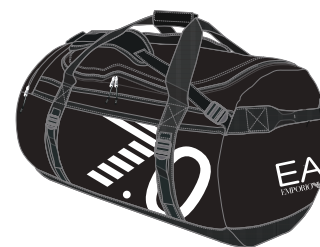

TRAINING BAGS M

TRAIN M.U.M M MESSENGER

0P806-275911

COMP. 100% PL

Digital camouflage print messenger with back insert in mesh fabric. Rubber fastner details and rubber patch with embossed logo

73420-CAMOUFLAGE BLACK

MEASURES: 32x38x12 cm

CAPACITY: 10 L

Made in CHINA

TRAIN 7.0 M GYMBAG

0P809-275913

COMP. 100% PL + 100% PU

Coated fabric gym bag. Iridescent screen print logo

00020-BLACK

MEASURES: 54x30x30 cm

CAPACITY: 35 L

Made in CHINA

00020*