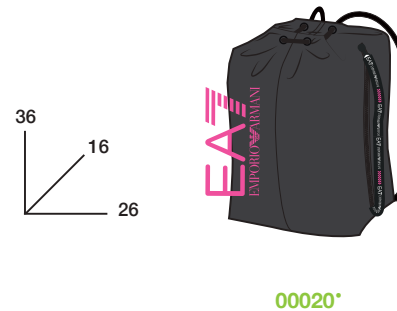

00020*

LOGO TAPE W SACK

0P812-285612

COMP. 100% PA + 100% PL

Nylon twill sack with EA7 jaquard logo tape and silk print logo on front.

Side zip with pocket type cod-end

00020-BLACK

MEASURES: 26x36x16 cm

CAPACITY: 18,4

Made in