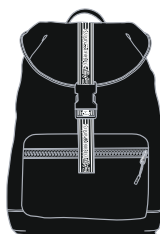

TRAIN LOGO SERIES M BACKPACK

0P832-275932

COMP. 100% PA + 100% PL

Nylon twill backpack with rubber fastener and closure closure.

EA7 bicolor jacquard tape

00020-BLACK

06935-BLU NAVY

MEASURES: 32x46x19,5 cm

CAPACITY: 20 L

Made in CHINA

00020*