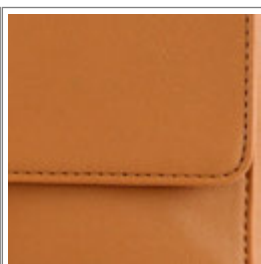

BIAN/CUOIO