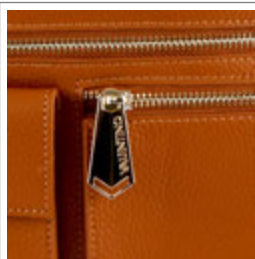

CASPER

VALENTINO
HANDBAGS

VBS3XL01

Shopping

35 x 28,5 x 14

NERO

Colori in vendita: CUOIO - LIMONE - NAVY - NERO - ROSSO

Color combinations: