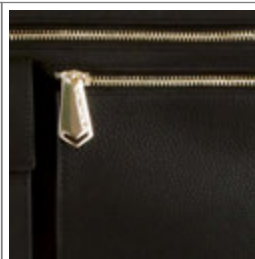

RANGE:

CASPER

VALENTINO
HANDBAGS

VBS3XL01

Shopping

35 x 28,5 x 14

NERO

Colori in vendita: CUOIO - LIMONE - NAVY - NERO - ROSSO

Color combinations:

CUOIO

LIMONE

NAVY

NERO

ROSSO