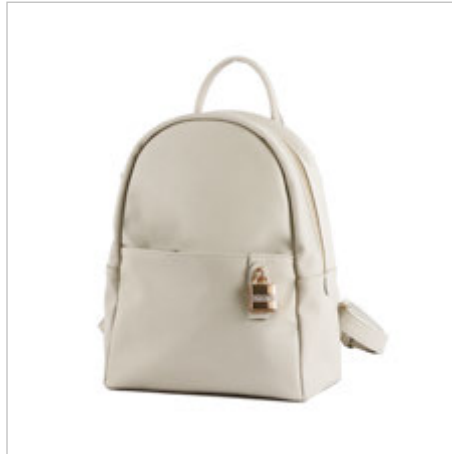

ROSSO

RANGE:

RAMORA

VALENTINO
HANDBAGS

VBS3XS02

Professional

37 x 30 x 14

8 || 058043 || 048352 ||