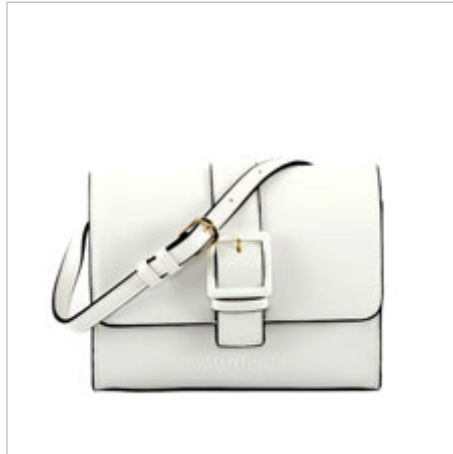

VBS3XH03

Pattina

12 x 16 x 7,5

8 || 058043 || 053578 ||