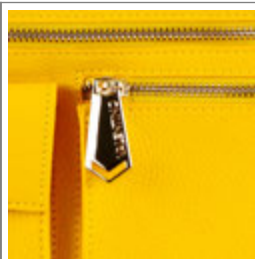

RANGE:

CASPER

VALENTINO
HANDBAGS

VBS3XL01

Shopping

35 x 28,5 x 14

NERO

Colori in vendita: CUOIO - LIMONE - NAVY - NERO - ROSSO

Color combinations:

CUOIO

LIMONE

NAVY

NERO

ROSSO