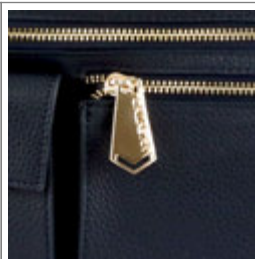

LIMONE

NAVY