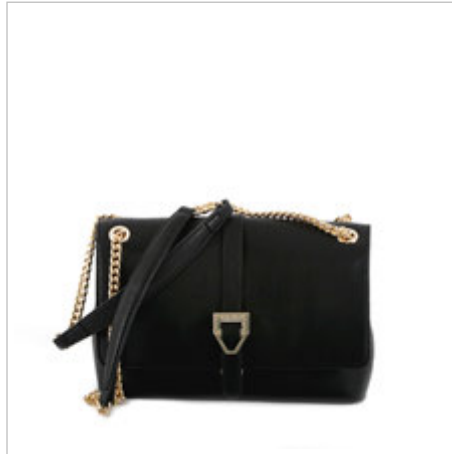

VBS3UL04

Pattina

26,5 x 16,5 x 7

8 || 058043 || 052588 ||