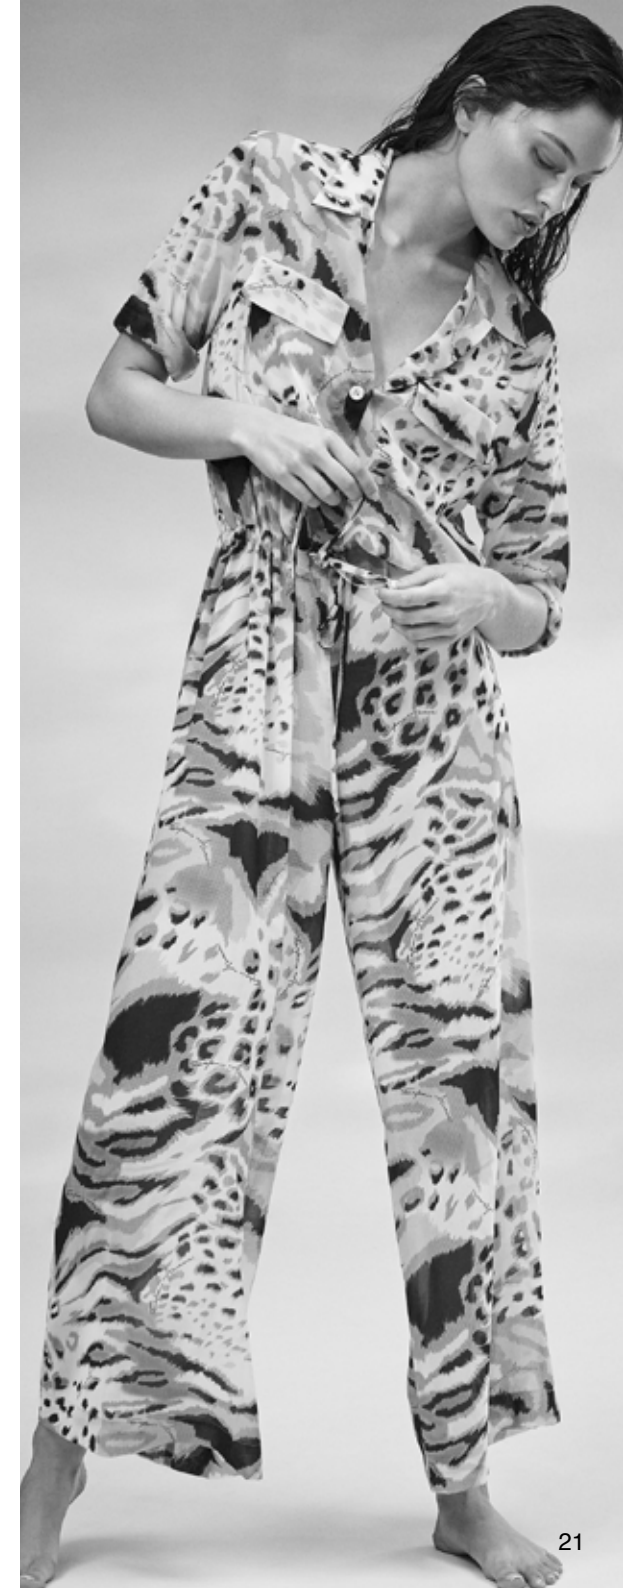

KAFTAN

Mod. 262663
Sizes: S/M - L/XL