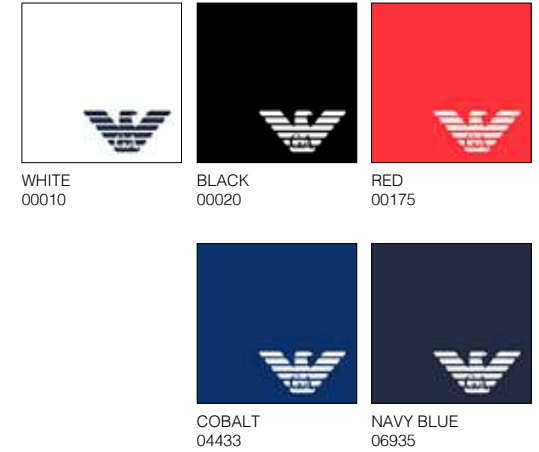

EAGLE EMBROIDERY

1st fabric: polyester 92% - elastane 8%, lining: polyamide 90% - elastane 10%

0P401 D2

SWIMMING TRUNK

Mod. 211725
Sizes: 46 - 48 - 50 - 52 - 54 - 56

BRIEF

Mod. 211722
Sizes: 46 - 48 - 50 - 52 - 54 - 56

LOW BRIEF

Mod. 211720
Sizes: 46 - 48 - 50 - 52 - 54 - 56

LOGO LOVER FLIP FLOP

1st fabric: upper shoe: rubber 100%, sole: ethylene-vinyl acetate 100%

FLIP FLOP

Mod. X4QS02
Sizes: 39 - 46

XL827 D3